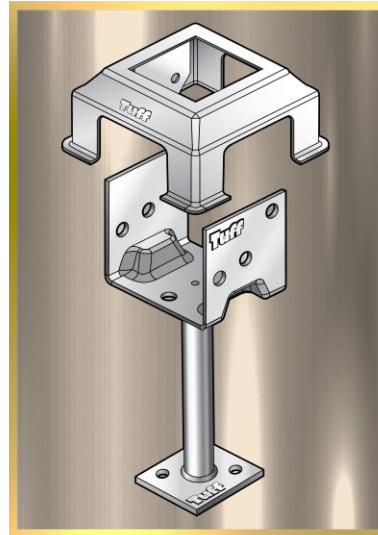

## F11443 COLONIAL TWO PIECE SPLIT

F11458

F11469

F11290

F11410

PRODUCT CODE	: F11443
BARCODE	: 9314691114436
POST SIZE	: 90MM
SHAFT LENGTH	: 200MM
SHAFT DIAMETER	: 25MM
BOLT HOLE	: M12
MADE FROM	: 2.5MM STEEL
FINISHING	: HOT DIP GALVANISED

### NOTES:

- CREATE AN ELEGANT DISTINCTIVE STYLE ON PERGOLAS, CARPORTS AND VERANDAHS
- IDEAL REPLACEMENT FOR GENERAL POST SUPPORT
- TERMITE RESISTANT
- SUITS 90MM, 100MM AND 115MM TIMBER POSTS

\*\* THE SLIDER MUST BE NAILED TO THE POST BEFORE SLIDING IT DOWN AFTER CONCRETING